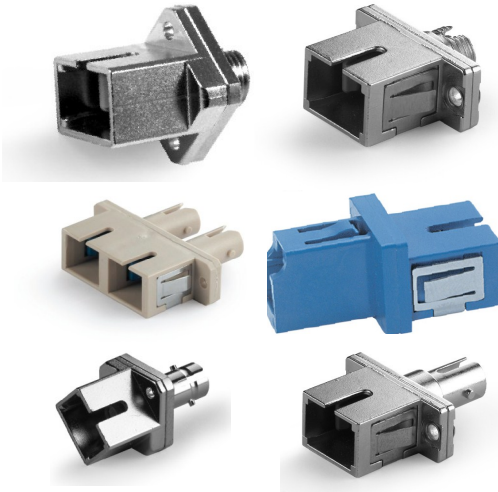

Adapters

REQUEST A QUOTE

Female to Female

FC-SC Square	282-101	Call RFQ
FC-SC Rectangle	285-101	Call RFQ
FC APC-SC APC Square	282-201	Call RFQ
FCAPC-SC APC Rectangle	285-201	Call RFQ
FC-ST Square	284-101	Call RFQ
FC-ST Rectangle	287-101	Call RFQ
LC-SC	990-113	\$33.50
SC-ST Square Metal Simplex	283-101	Call RFQ
SC-ST Rectangle Metal Simplex	286-101	Call RFQ
SC-ST Rectangle Metal Duplex	288-101	Call RFQ
SC-ST Rectangle Plastic Blue Duplex	289L-101	Call RFQ
SC-ST Rectangle Plastic Beige Duplex	289T-101	Call RFQ

Male to Female

FIS SMA 905/Male to ST/Female Adapter (62.5/125µm)	F1-8705-SMA	\$24.95
FIS SC/Male to ST/Female Adapter (62.5/125µm)	F1-8705-CSCST	\$24.95
FIS FC/Male to SC/Female Adapter (9/125µm)	F1-8705-CFCSCS	\$29.95
FIS ST/Male to FC/Female Adapter (9/125µm)	F1-8705-CSTFCS	\$29.95
FIS ST/Male to SC/Female Adapter (9/125µm)	F1-8705-CSTSCS	\$29.95
FIS SC/Male to FC/Female Adapter (9/125µm)	F1-8705-CSCFCS	\$29.95
FIS SC/Male to ST/Female Adapter (9/125µm)	F1-8705-CSCSTS	\$29.95
FIS SC to LC Adapter (Male to Female)	F1-SCLCMF	\$34.95
FIS LC to SC Adapter (Male to Female)	F1-LCSCSCMF	\$34.95
FIS FC to LC Adapter (Male to Female)	F1-FCCLCMF	\$34.95