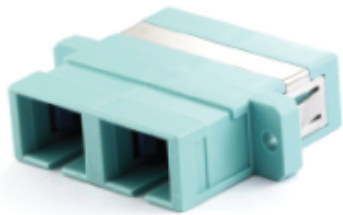

SC Adapter

Simplex

SC Simplex, w/Flange

SC Simplex, w/Flange

SC Simplex, w/o Flange

CODE	TYPE	COLOR	SLEEVE TYPE	HOOK MATERIAL	SHUTTER
222	Flange 1 Simplex	0 Blue	1 Zirconia	1 High Tg	N No Shutter
227	No Flange	1 Green	2 Phosphor Bronze	2 PBT	
		2 Beige		3 PPS	
		3 Black			
		4 Red			
		5 Yellow			
		9 Aqua			
		T Clear			

SC Adapter

Duplex

SC Duplex, w/Flange, Horizontal Type

SC Duplex, w/o Flange, Horizontal Type

CODE	TYPE	COLOR	SLEEVE TYPE	HOOK MATERIAL	SHUTTER
222	Flange 2 Dup. Horizontal	0 Blue	1 Zirconia	1 High Tg	N No Shutter
227	No Flange 3 Dup. Vertical	1 Green	2 Phosphor Bronze	2 PBT	
		2 Beige		3 PPS	
		3 Black			
		4 Red			
		5 Yellow			
		9 Aqua			
		T Clear			

ORDER CODE example: 222 - 201 - 1N

SC One Piece Adapter

SC One Piece Adapter
No Weld Type

SC One Piece Adapter
No Weld Type

CODE	TYPE		COLOR	SLEEVE TYPE	HOOK MATERIAL	SHUTTER	
242	Flange	1	Simplex	0 Blue	1 Zirconia	1 High Tg	N No Shutter
247	No Flange		1 Green	2 Phosphor Bronze	2 PBT		
			2 Beige				
			3 Black				
			4 Red				
			5 Yellow				
			9 Aqua				
			T Clear				

ORDER CODE example: 242 - 1 01 - 1N

SC Shutter

Internal and External

SENKO offers both an external and internal shutters for adapters to shield potentially harmful light. SENKO's external shutters are made from special materials designed to attenuate a broad range of visible and invisible light, fit easily over existing adapters and provide a guard against debris such as dust and dirt. SENKO's patented internal shutter is a retractable shutter inside the adapter body and is only actuated by inserting the connector in to the body, designed specifically to prevent end face damage of the ferrule. The internal shutter is fully automatic and provides an alternative to external shutter solutions.