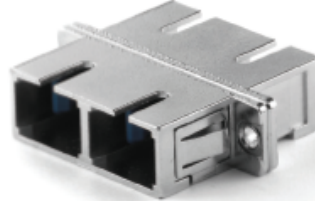

ORDER CODE example: 242 - 1 01 - 1N

SC Shutter

Internal and External

SENKO offers both an external and internal shutters for adapters to shield potentially harmful light. SENKO's external shutters are made from special materials designed to attenuate a broad range of visible and invisible light, fit easily over existing adapters and provide a guard against debris such as dust and dirt. SENKO's patented internal shutter is a retractable shutter inside the adapter body and is only actuated by inserting the connector in to the body, designed specifically to prevent end face damage of the ferrule. The internal shutter is fully automatic and provides an alternative to external shutter solutions.

ORDER CODE example: 222 - 2 01 - 1A

CODE	DESCRIPTION
222-2-05	External shutter for SC Adapter

SC Metal Adapter

*SC Simplex Horizontal Adapter
Rectangular Flange with Metal Housing*

*SC Duplex Horizontal Adapter
Rectangular Flange with Metal Housing*

CODE	HOOK COLOR	SLEEVE
226 Simplex	1 TG-100	01 Zirconia Straight Split
228 Duplex Horizontal	2 Blue (PBT)	02 Phosphor Bronze
	3 Brown (PPS)	

ORDER CODE example:

226 - 101